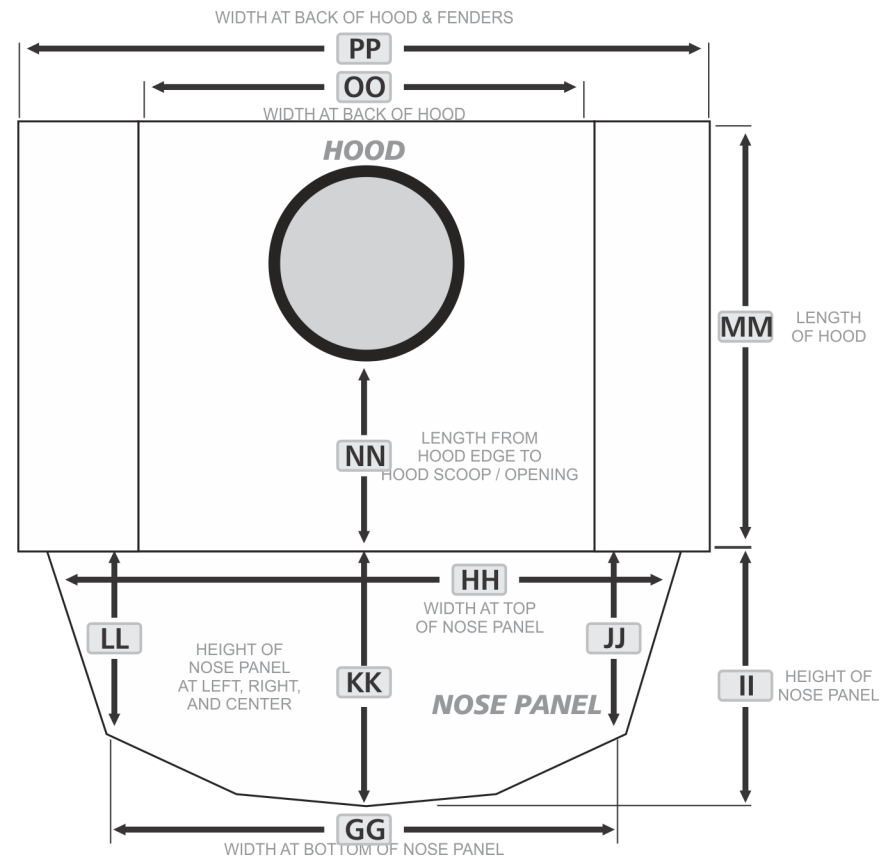

Fax measurements to: 515-292-6606

DON'T FORGET TO MEASURE BOTH SIDES OF THE CAR!

Fax measurements to: 515-292-6606
DON'T FORGET TO MEASURE BOTH SIDES OF THE CAR!